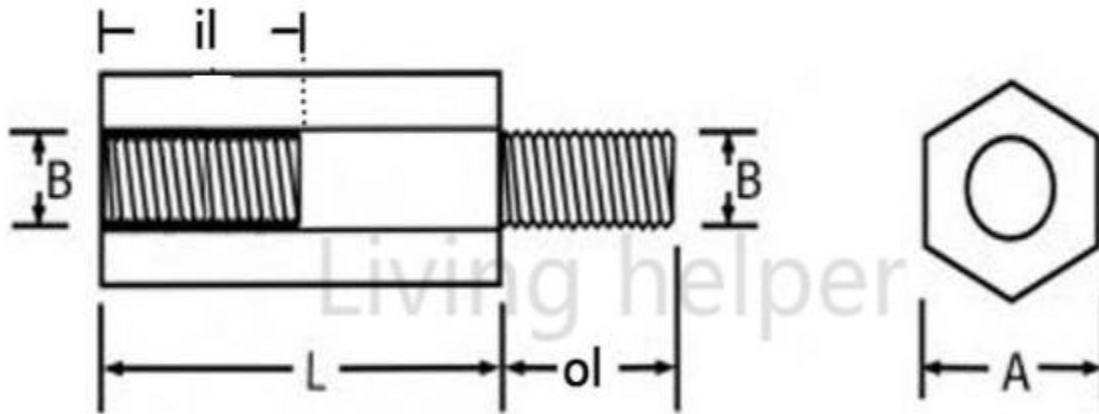

Male-Female spacer

Metric Thread

Size	B Thread diameter	L Spacer length	Ol Outside thread length	Il Inside thread length	A Wide
M3*6+6m	M3 (3mm)	6mm	6mm	2.5mm	4.6-4.8mm
M3*8+6mm		8mm		6mm	
M3*10+5mm		10mm	5mm	6mm	
M3*12.5+6mm		12.5mm	6mm	9mm	
M3*15+6mm		15mm		8mm	
M3*18+6mm		18mm			
M3*20+6mm		20mm	5mm		
M3*22+5mm		22mm			
M3*25+6mm		25mm	6mm		
M3*30+6mm		30mm			