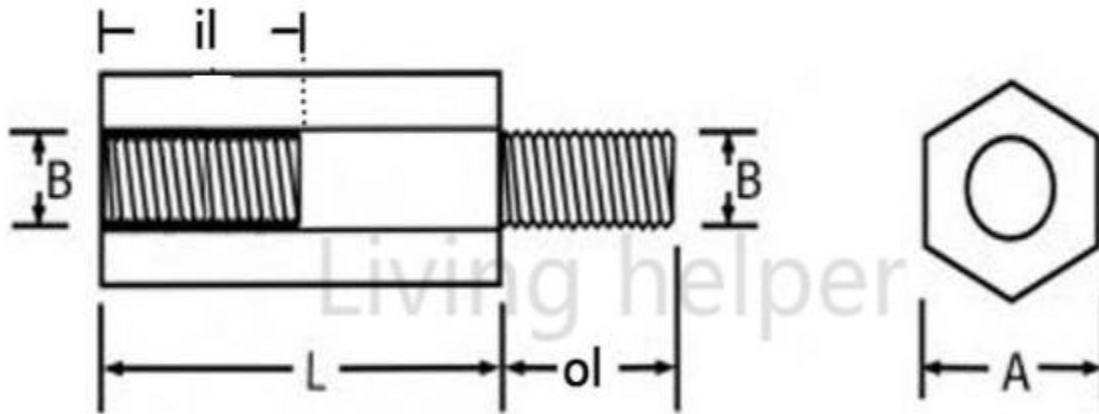

Male-Female spacer

Metric Thread

Size	B Thread diameter	L Spacer length	OI Outside thread length	II Inside thread length	A Wide
M3*4+3.7mm	M3 (3mm)	4mm	6mm	2.5mm	4.6-4.8mm
M3*5+6mm		5mm		3mm	
M3*6+6mm		6mm		4mm	
M3*8+6mm		8mm		4mm	
M3*10+6mm		10mm		6mm	
M3*12+6mm		12mm		6mm	
M3*12.5+6mm		12.5mm		9mm	
M3*15+6mm		15mm		9mm	
M3*17+6mm		17mm		8mm	
M3*18+6mm		18mm			
M3*19+6mm		19mm			
M3*20+6mm		20mm			
M3*22+5mm		22mm			
M3*25+6mm		25mm			
M3*30+6mm		30mm			
M3*50+6mm		50mm		8mm	
M3*52+6mm		52mm		9mm	