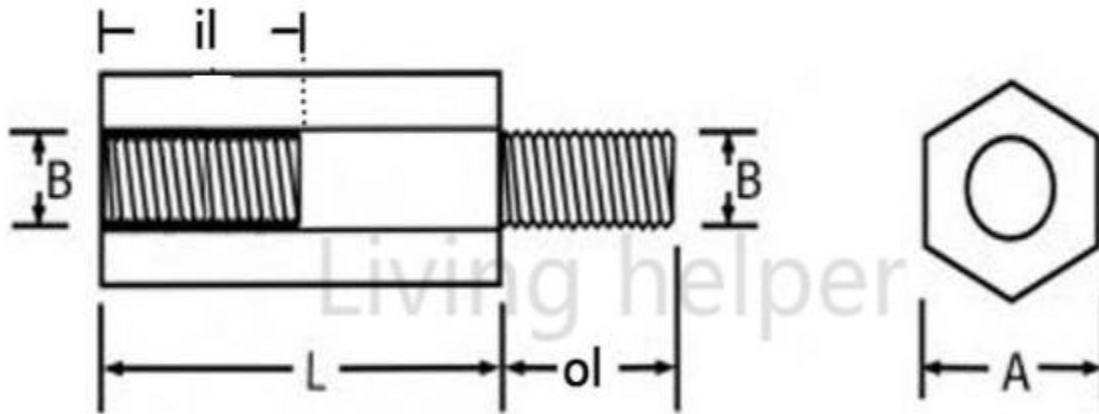

## Male-Female spacer

## Metric Thread

Size	B Thread diameter	L Spacer length	OI Outside thread length	II Inside thread length	A Wide
M3*4+3.7mm	M3 (3mm)	4mm	6mm	2.5mm	4.6-4.8mm
M3*5+6mm		5mm		3mm	
M3*6+6mm		6mm		4mm	
M3*8+6mm		8mm		4mm	
M3*10+5mm		10mm		6mm	
M3*12+6mm		12mm		6mm	
M3*12.5+6mm		12.5mm		9mm	
M3*15+6mm		15mm		9mm	
M3*17+6mm		17mm		8mm	
M3*18+6mm		18mm			
M3*19+6mm		19mm			
M3*20+6mm		20mm			
M3*22+5mm		22mm			
M3*25+6mm		25mm			
M3*30+6mm		30mm			
M3*52+6mm		52mm		9mm	