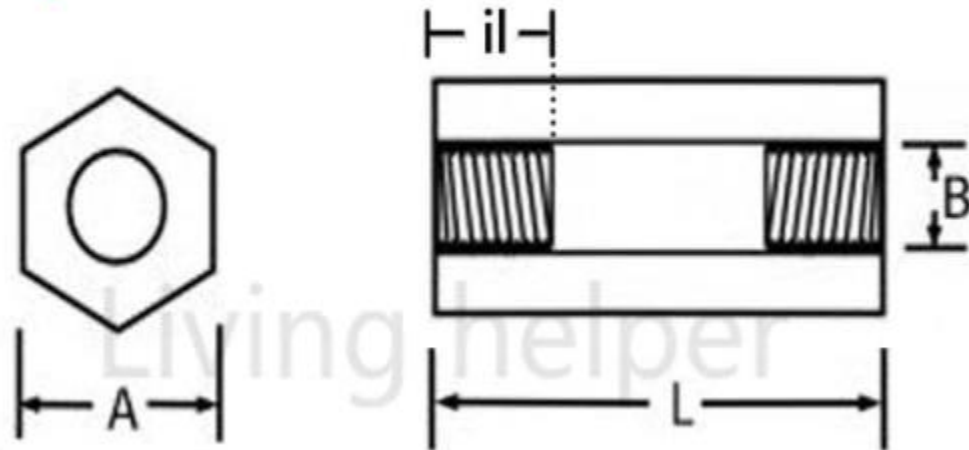

Female spacer

Size	B Thread diameter	L Spacer length	II Inside thread length	A Wide	
M3*5mm	M3 (3mm)	5mm	5mm	4.6-4.8mm	
M3*6mm		6mm	6mm		
M3*8mm		8mm	8mm		
M3*10mm		10mm	10mm		
M3*12mm		12mm	12mm		
M3*12.5mm		12.5mm	12.5mm		
M3*15mm		8mm	15mm		8mm
M3*18mm			18mm		
M3*19mm			19mm		
M3*20mm			20mm		
M3*25mm			25mm		
M3*30mm			30mm		