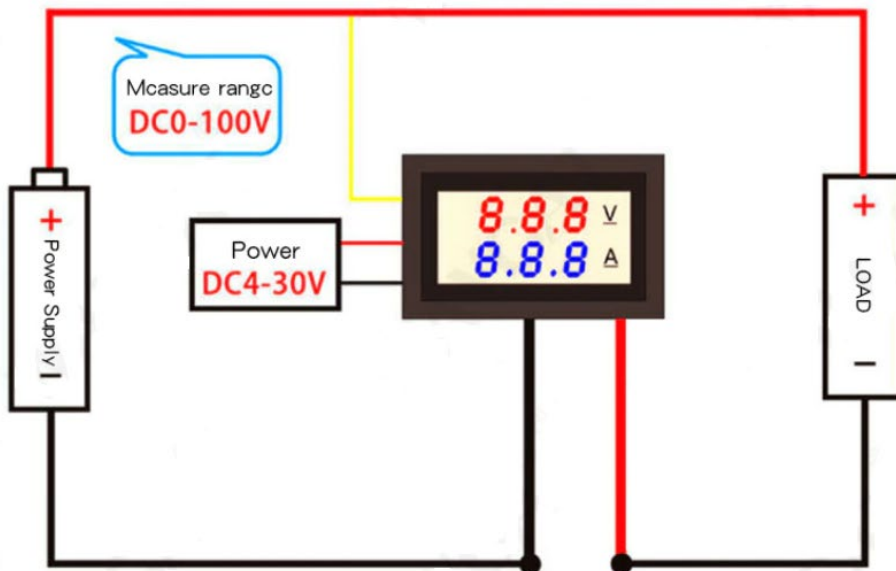

Wiring diagram

1. Directly powered wiring diagrams for gauge 1A or 10A headers

2. Independent power supply wiring diagram for gauge 1A or 10A head

3. Independent power supply wiring diagram for gauge head of range 50A

4. Wiring diagram of direct power supply for gauge head 50A or 100A

High voltage wiring diagram

1. Wiring diagram of direct power supply for the head of gauge 1A or 10A

2. Wiring diagram of direct power supply for gauge head 50A or 100A