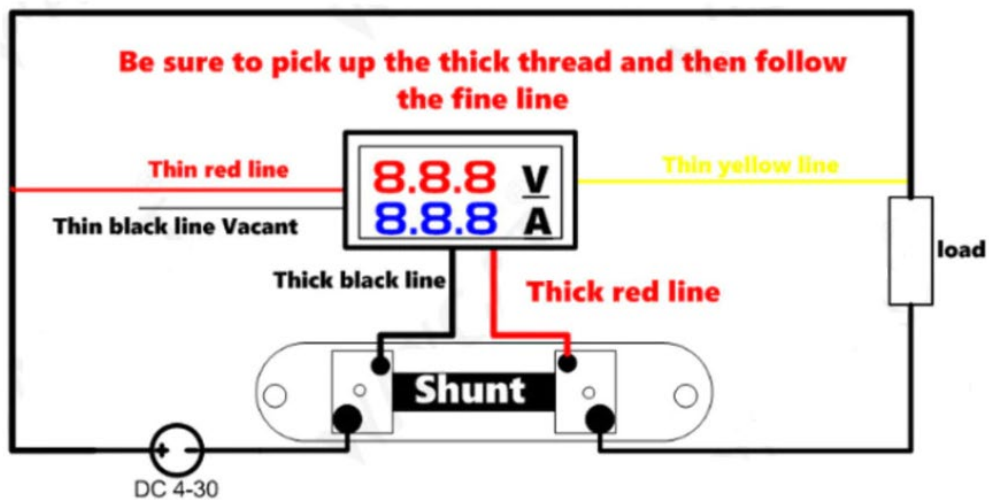

Wiring diagram

1. Directly powered wiring diagrams for gauge 1A or 10A headers

2. Independent power supply wiring diagram for gauge 1A or 10A head

3. Independent power supply wiring diagram for gauge head of range 50A