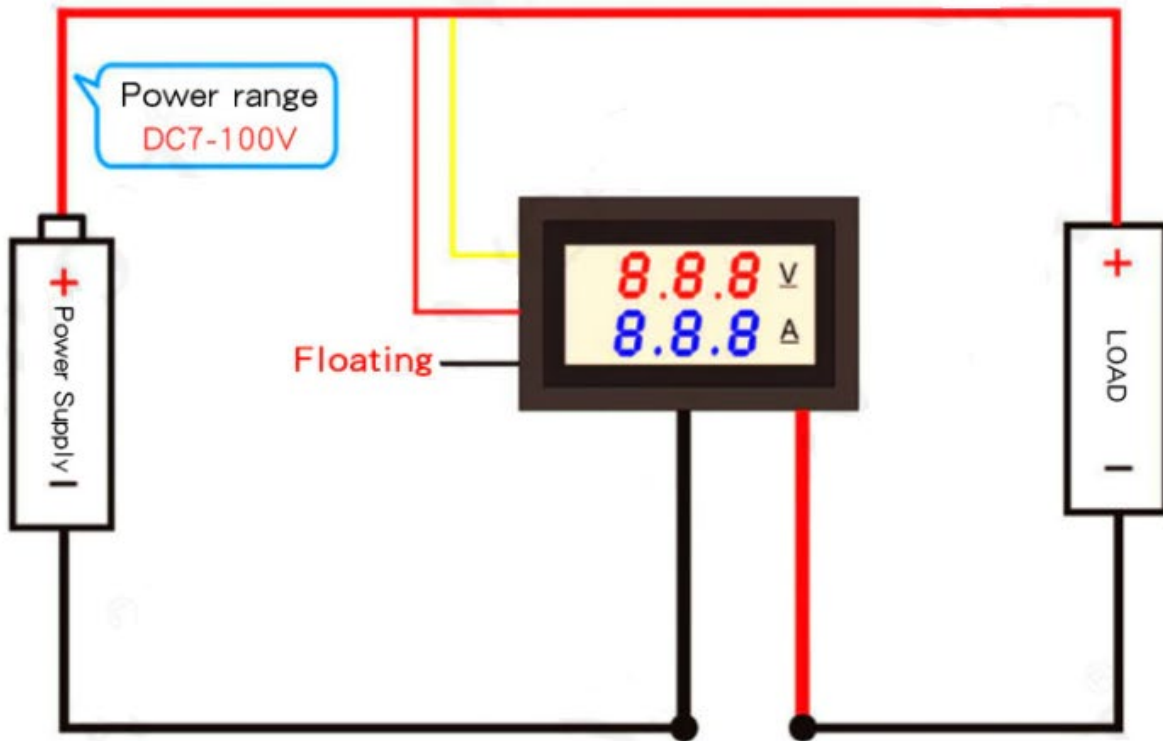

Wiring diagram

1. Directly powered wiring diagrams for gauge 1A or 10A headers

2. Independent power supply wiring diagram for gauge 1A or 10A head

3. Independent power supply wiring diagram for gauge head of range 50A

4. Wiring diagram of direct power supply for gauge head 50A or 100A

High voltage wiring diagram

1. Wiring diagram of direct power supply for the head of gauge 1A or 10A

2. Wiring diagram of direct power supply for gauge head 50A or 100A