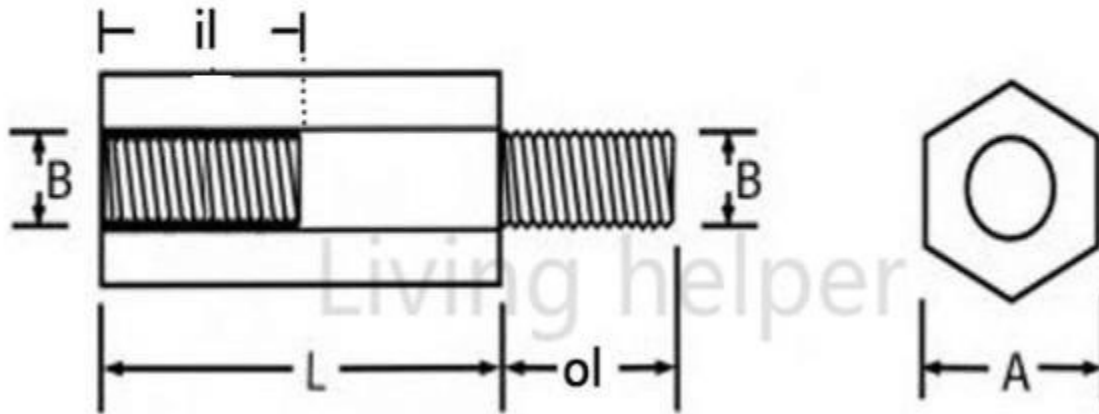

Male-Female spacer

Metric Thread

Size	B Thread diameter	L Spacer length	OI Outside thread length	II Inside thread length	A Wide
M3*5+6m	M3 (3mm)	5mm	6mm	4mm	5.5mm
M3*8+6mm		8mm		6mm	
M3*10+6mm		10mm		6mm	
M3*12.5+6mm		12.5mm		9mm	
M3*15+6mm		15mm		8mm	
M3*18+6mm		18mm			
M3*20+6mm		20mm			
M3*22+5mm		22mm			
M3*25+6mm		25mm			
M3*30+6mm		30mm			