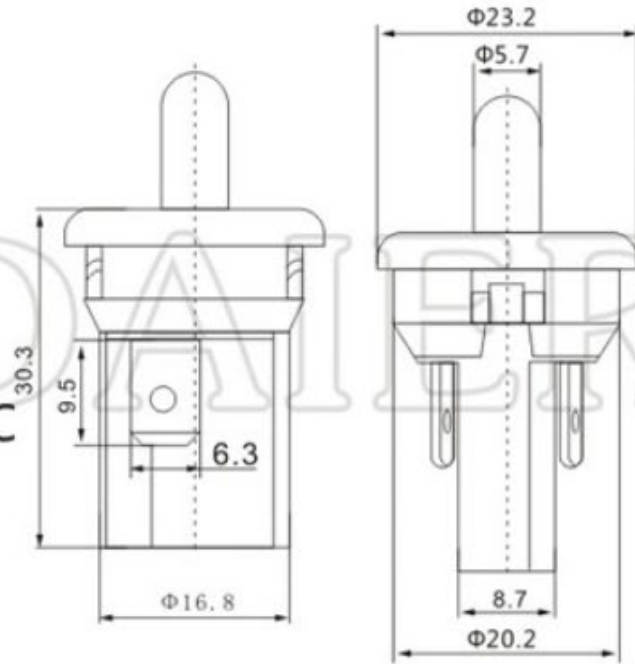

PBS-35C ON-(OFF)
3A 125VAC ; 1A 250VAC

Dimension in mm