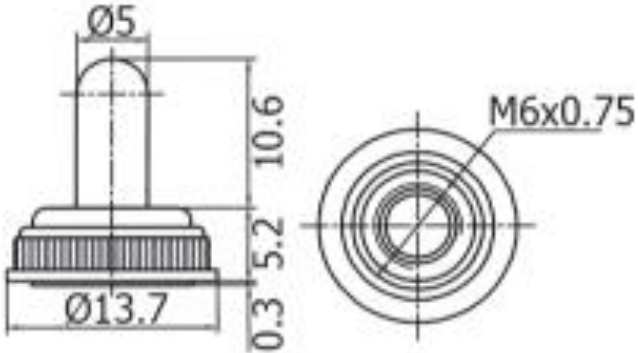

MTS WPC-05

MTS WPC-05	material: bakelit, kolor czarny
	Water proof cap for MTS serie bakelite, black

Dimension in mm