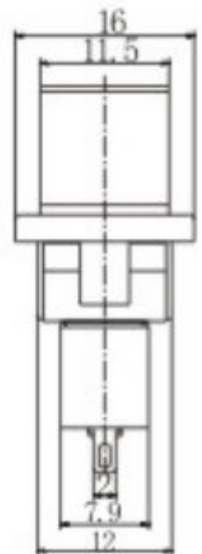

- RLS-102-F1 ON-ON
 - RLS-112-F1 ON-(ON)
 - RLS-103-F1 ON-OFF-ON
 - RLS-113-F1 ON-OFF-(ON)
 - RLS-123-F1 (ON)-OFF-(ON)
- SPDT 3P

Dimension in mm±1mm