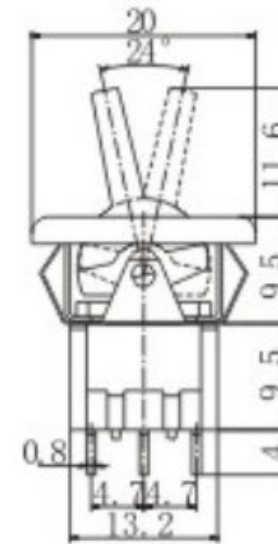

- RLS-102-F1 ON-ON
 - RLS-112-F1 ON-(ON)
 - RLS-103-F1 ON-OFF-ON
 - RLS-113-F1 ON-OFF-(ON)
 - RLS-123-F1 (ON)-OFF-(ON)
- SPDT 3P

Dimension in mm±1mm