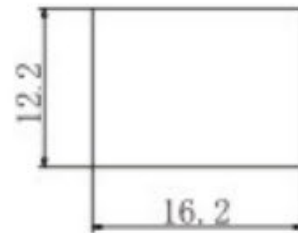

- RLS-102-F1 ON-ON
 - RLS-112-F1 ON-(ON)
 - RLS-103-F1 ON-OFF-ON
 - RLS-113-F1 ON-OFF-(ON)
 - RLS-123-F1 (ON)-OFF-(ON)
- SPDT 3P

Dimension in mm±1mm